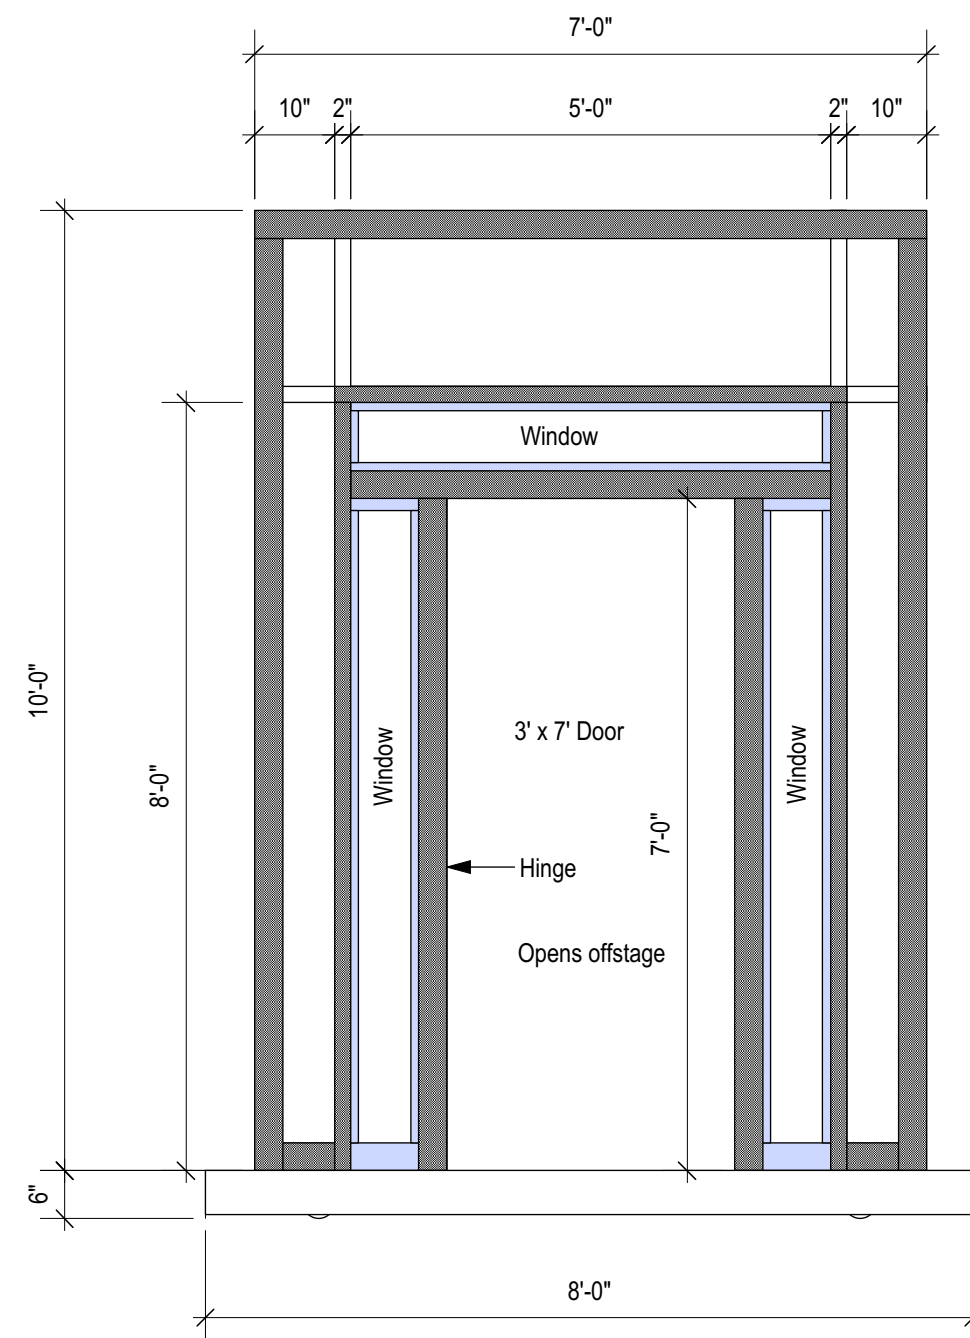

Composite View:

White= 2x2 Square Steel
 Gray= Clear 1x pine attached to front face of 2x2 steel
 Blue= Clear pine Attached to back face of 2x2 steel

See details of each layer below.

Top View of Base:
6" high with wheels.

2 x 2 Square steel Detail

Clear 1x Pine Detail
Attached to front face of steel

Clear 1x Pine Detail
Attached to rear face of steel

Production Name	Cloud 9	
St. Olaf Kelsey Theater		
Drawing Name	Center Door Unit and Details	
Date: 10/1/19	Scale: 1/2" = 1'-0"	
Name: B. Bjorklund	Revision:	