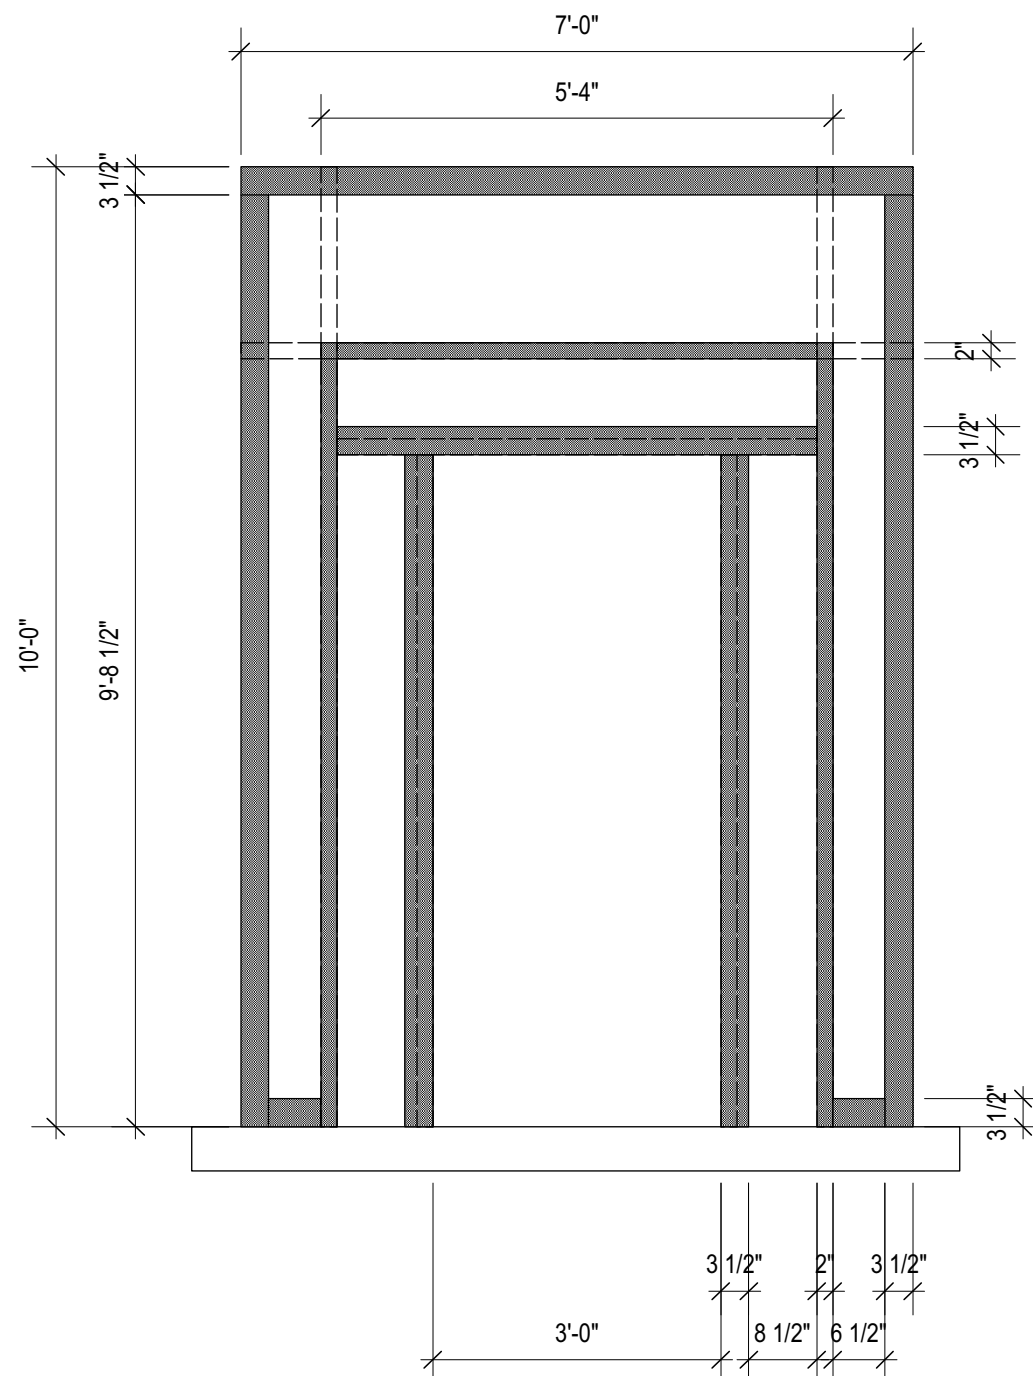

Composite View:

White= 2x2 Square Steel
 Gray= Clear 1x pine attached to front face of 2x2 steel
 Blue= Clear pine Attached to back face of 2x2 steel

See details of each layer below.

Top View of Base:
6" high with wheels.

2 x 2 Square steel Detail

Clear 1x Pine Detail
Attached to front face of steel

Clear 1x Pine Detail
Attached to rear face of steel

Production Name	Cloud 9	
St. Olaf Kelsey Theater		
Drawing Name	Center Door Unit and Details	
Date: 10/1/19	Scale: 1/2" = 1'-0"	
Name: B. Bjorklund	Revision:	