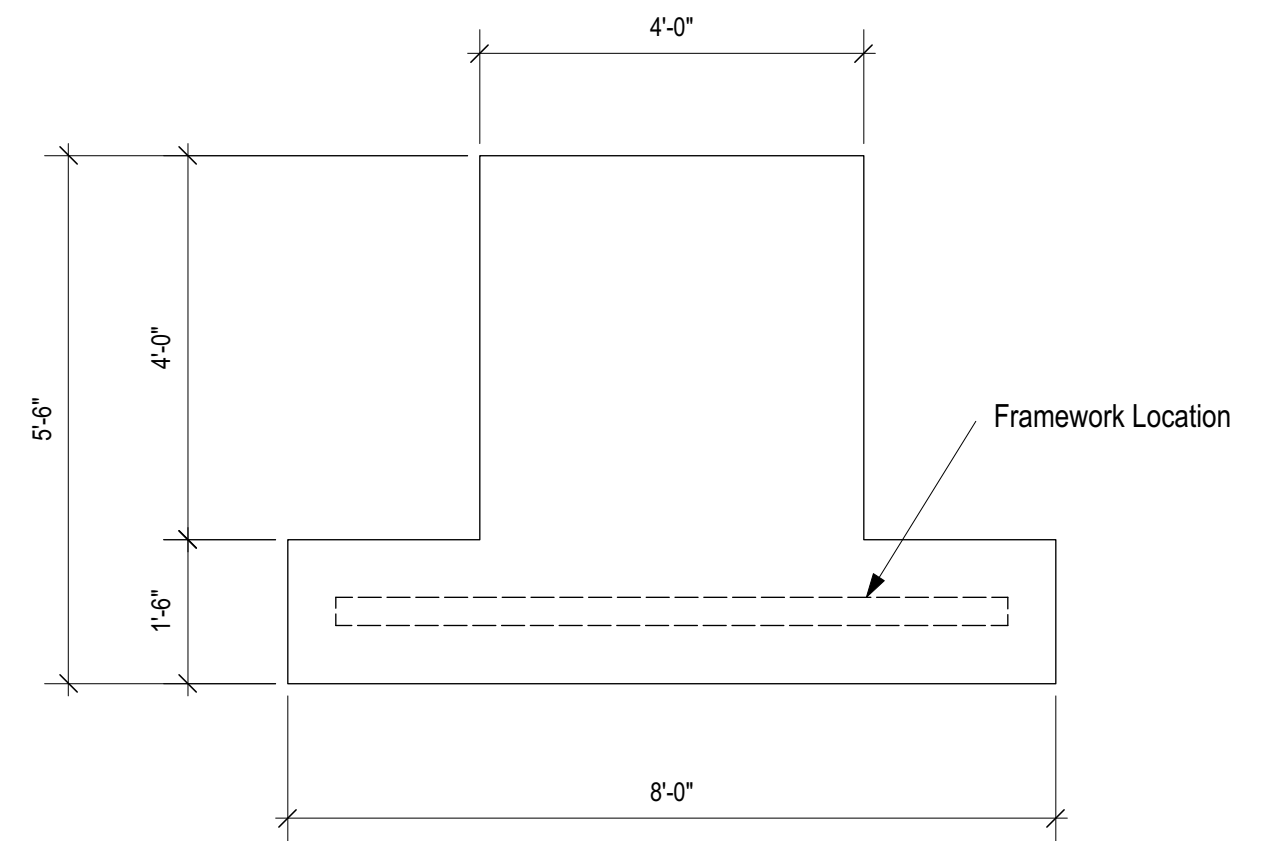

Composite View:

White= 2x2 Square Steel
 Gray= Clear 1x pine attached to front face of 2x2 steel
 Blue= Clear pine Attached to back face of 2x2 steel

See details of each layer below.

Top View of Base:
6" high with wheels.

2 x 2 Square steel Detail

Clear 1x Pine Detail
Attached to front face of steel

Clear 1x Pine Detail
Attached to rear face of steel

Production Name	Cloud 9	
St. Olaf Kelsey Theater		
Drawing Name	Center Door Unit and Details	
Date: 10/1/19	Scale: 1/2" = 1'-0"	
Name: B. Bjorklund	Revision:	