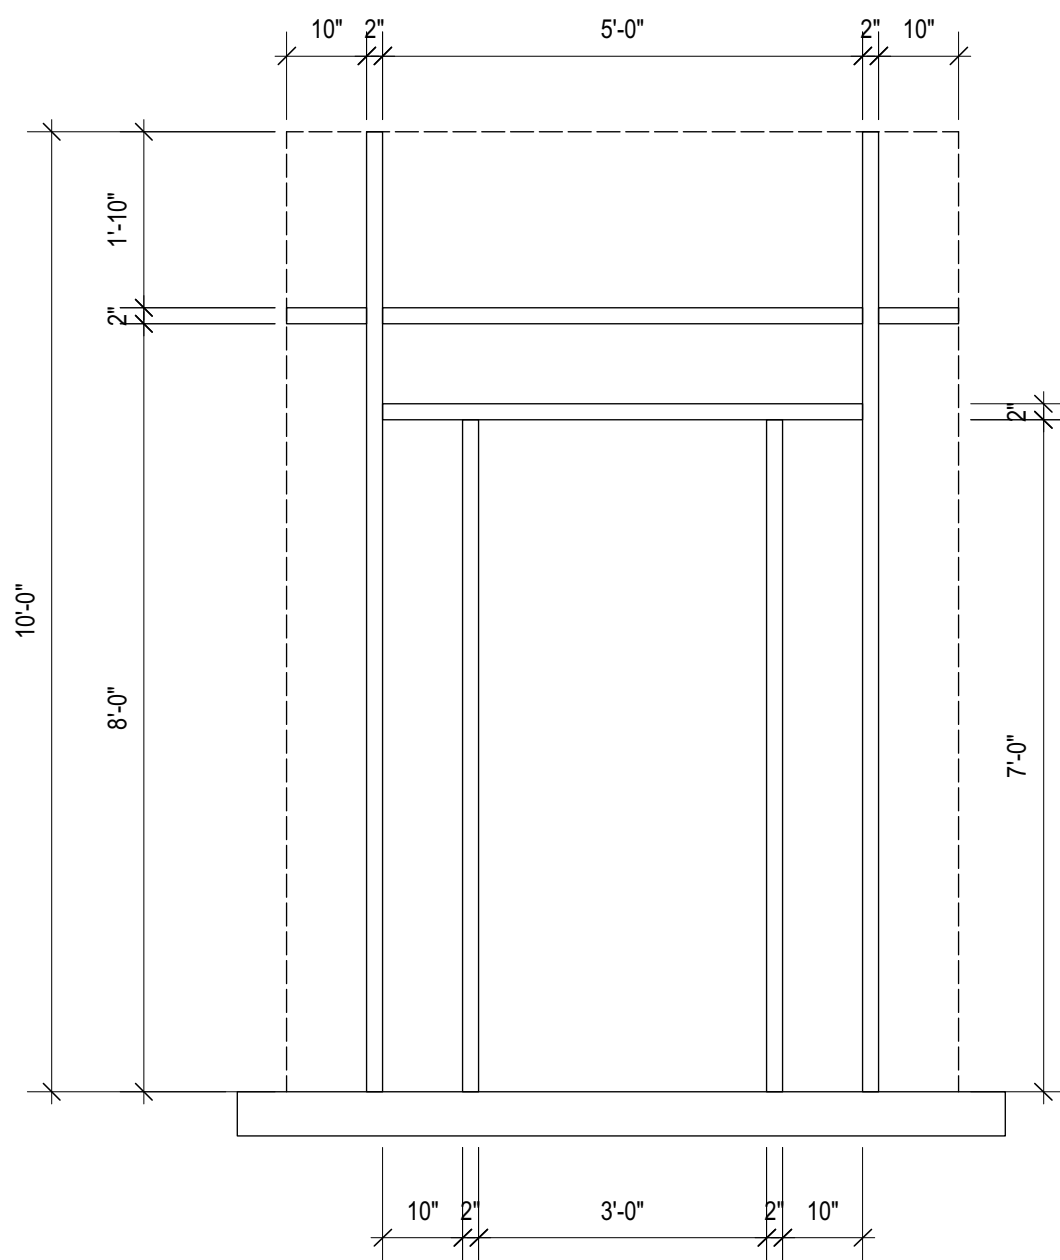

Composite View:

White= 2x2 Square Steel
 Gray= Clear 1x pine attached to front face of 2x2 steel
 Blue= Clear pine Attached to back face of 2x2 steel

See details of each layer below.

Top View of Base:
6" high with wheels.

2 x 2 Square steel Detail

Clear 1x Pine Detail
Attached to front face of steel

Clear 1x Pine Detail
Attached to rear face of steel

Production Name	Cloud 9	
St. Olaf Kelsey Theater		
Drawing Name	Center Door Unit and Details	
Date: 10/1/19	Scale: 1/2" = 1'-0"	
Name: B. Bjorklund	Revision:	