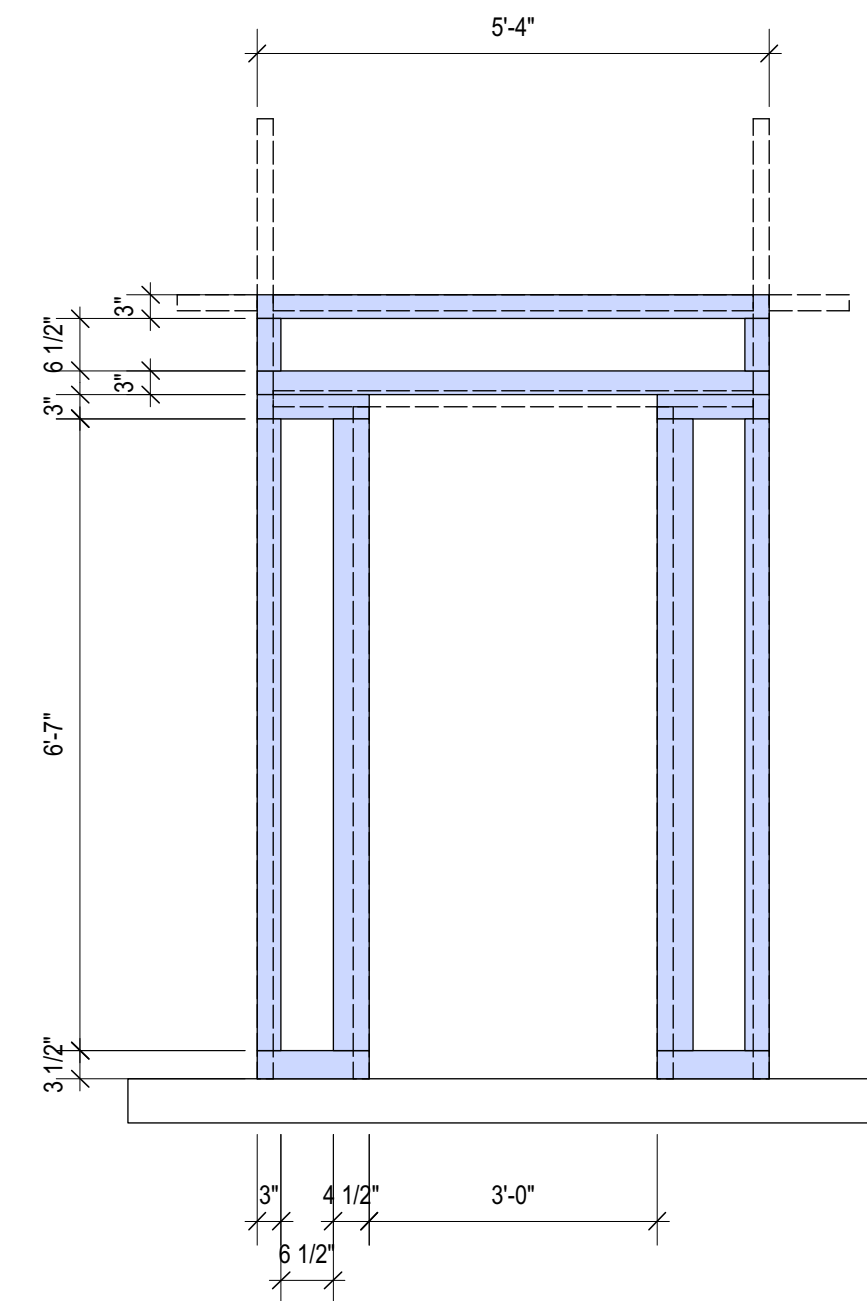

Composite View:

White= 2x2 Square Steel
 Gray= Clear 1x pine attached to front face of 2x2 steel
 Blue= Clear pine Attached to back face of 2x2 steel

See details of each layer below.

Top View of Base:
6" high with wheels.

2 x 2 Square steel Detail

Clear 1x Pine Detail
Attached to front face of steel

Clear 1x Pine Detail
Attached to rear face of steel

Production Name	Cloud 9	
St. Olaf Kelsey Theater		
Drawing Name	Center Door Unit and Details	
Date: 10/1/19	Scale: 1/2" = 1'-0"	
Name: B. Bjorklund	Revision:	